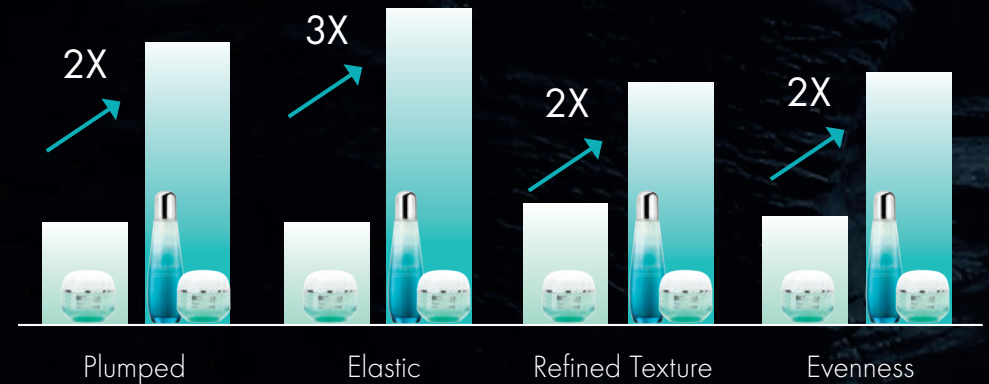

3. Skin temperature measurement after 2 minutes - 26 women.
4. Self-assessments, 61 women, 2 weeks.

5. For an ultimate Night Spa experience, apply your mask twice weekly.

GO FURTHER

WITH THE MIRACLE DUO

LIFE PLANKTON™ ESSENCE

FUNDAMENTAL SKIN TREATMENT

Imagine capturing "The Fountain of Youth" in a bottle. Experience the miracle of Life Plankton™ at its highest concentration. This second-generation water essence activates skin's inner hydration. Applied as a step 0, it boosts the penetration of your skincare regimen. 95% of women noticed skincare applied afterwards is more efficient*. After 8 days, experience a skin miracle: radiance, smoothness and soothing. Tested on Asian women.

PROVEN SKIN AFFINITY ~ SUITABLE FOR SENSITIVE SKIN ~ PARABEN FREE

MIRACLE DUO
FOR DAILY SKIN REBIRTH

2X MORE WOMEN HAVE NOTICED
SKIN IMPROVEMENT USING
LIFE PLANKTON™ ESSENCE + AQUASOURCE

* Self-evaluations, 238 women, 4 weeks

Self-assessment evaluation by 109 Asian Women - 20 to 50yo - all skin types

biotherm.com